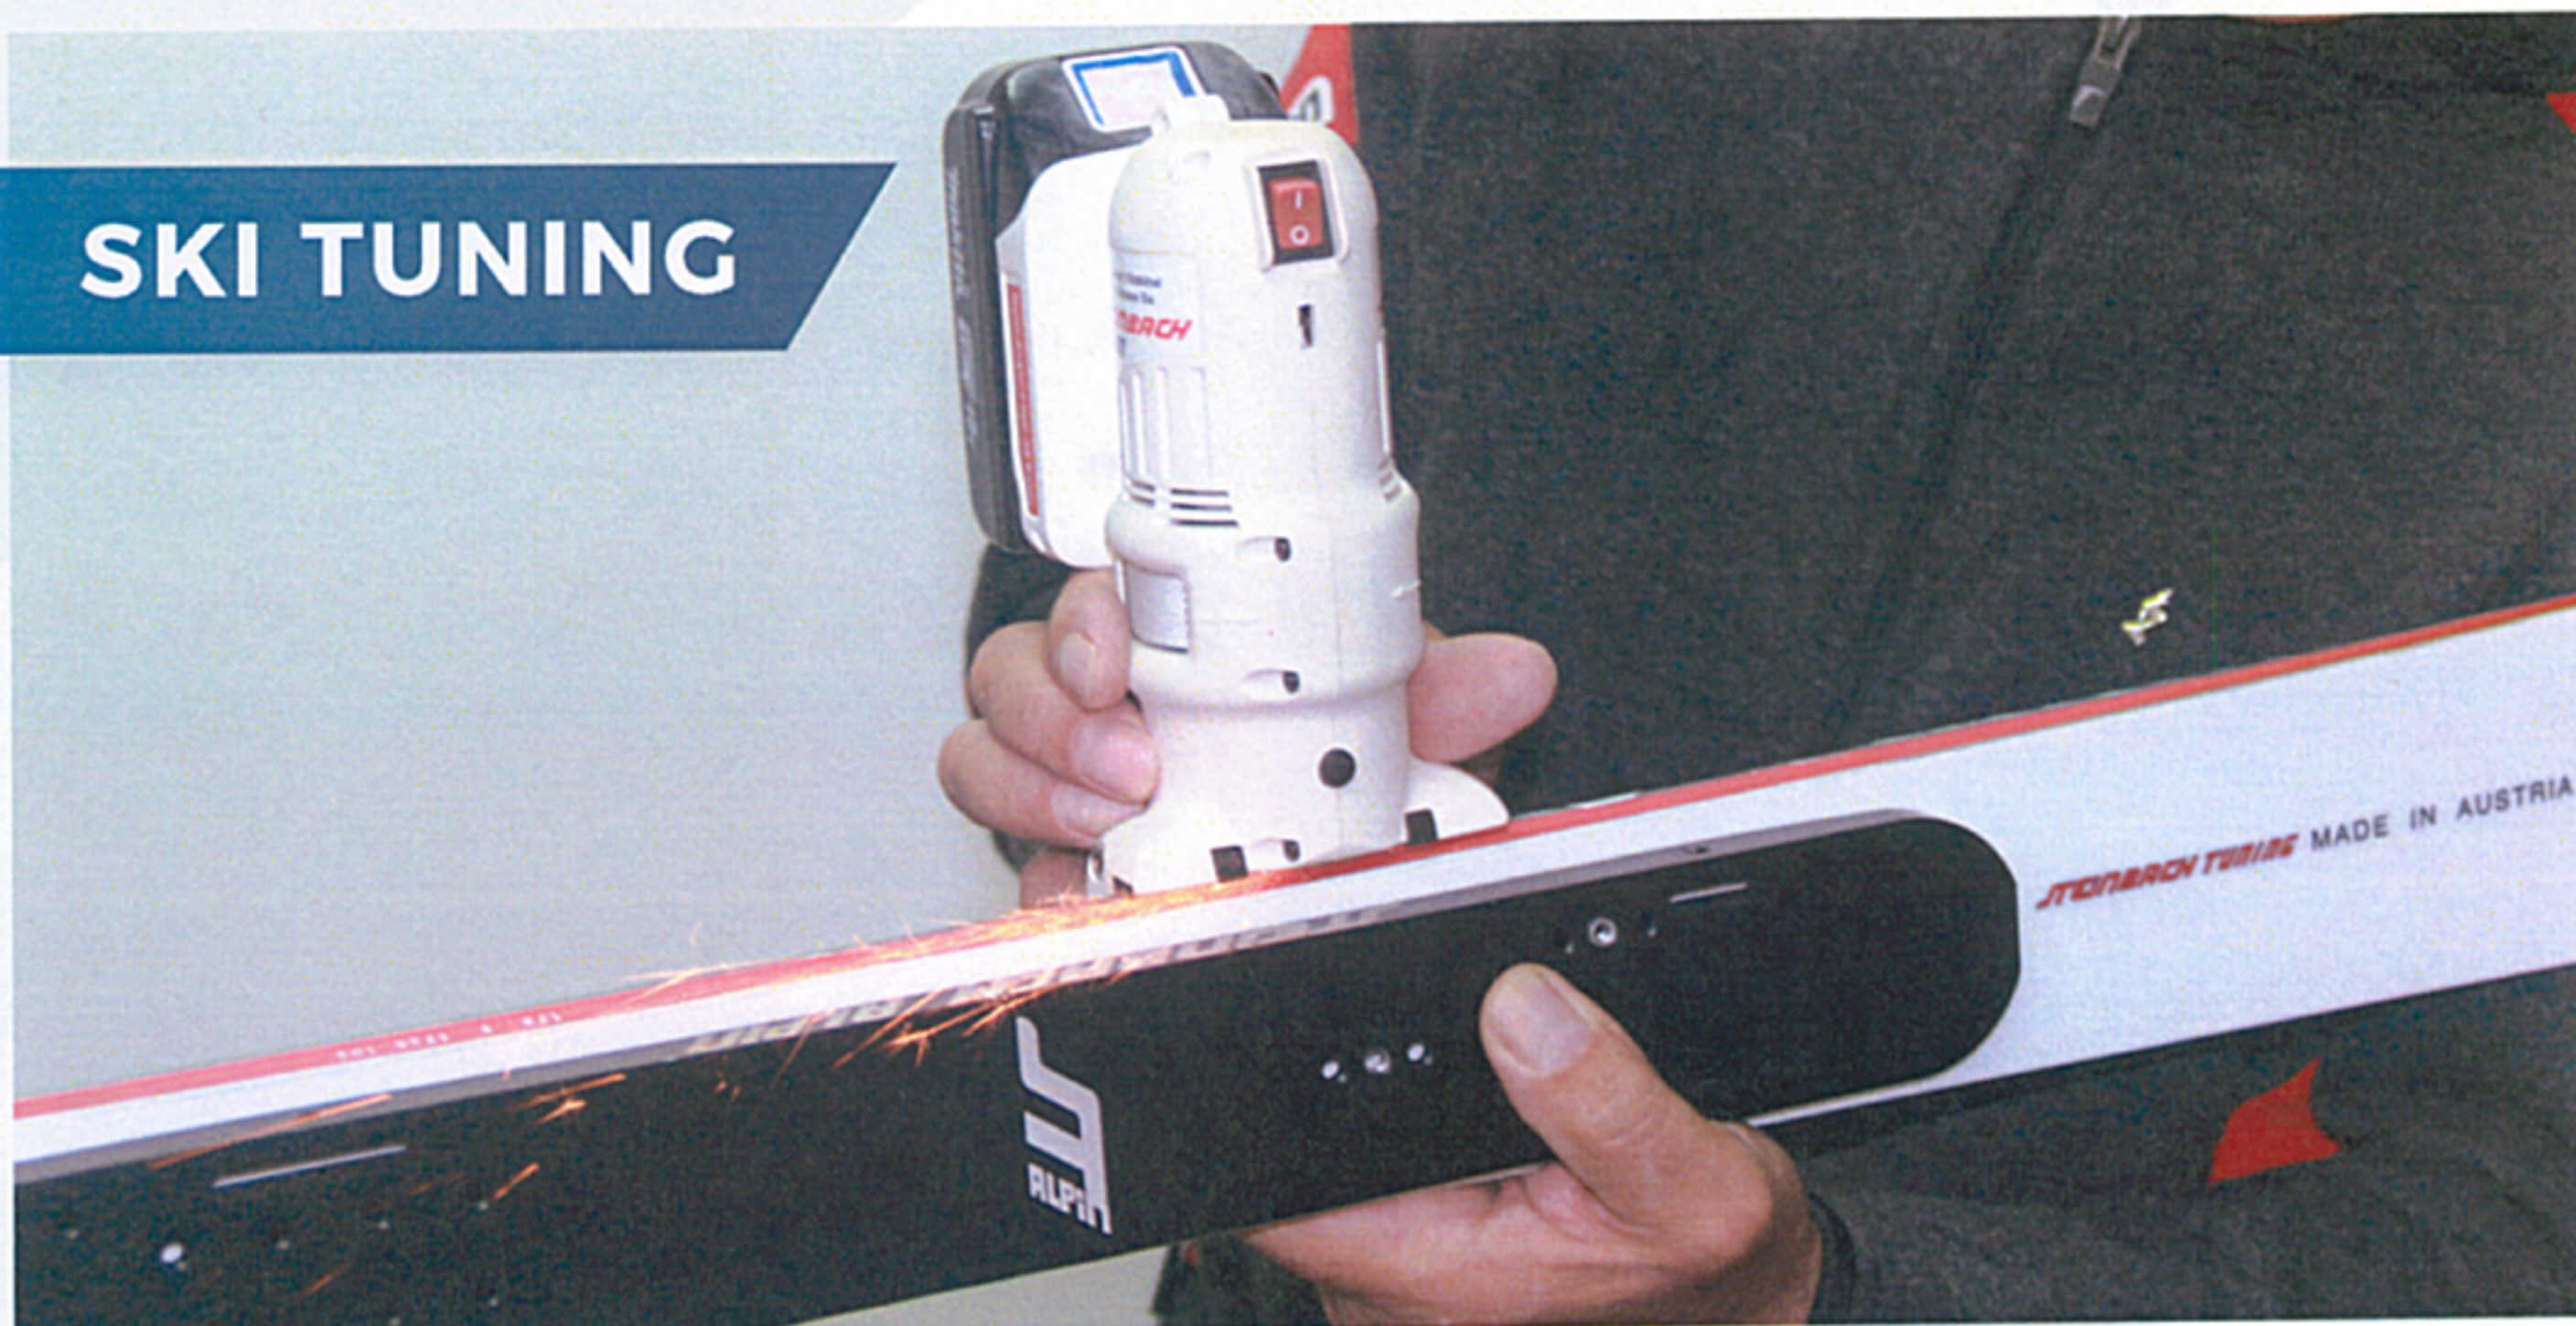

AUSTRIA

SKI TUNING

STEINBACH SKITUNING & HANDMADE SKIS: Variable edge angle thanks to Multi Angle Edge grinding machine · Binding plate for free dynamic bending line of the ski special sidewall planer for a continuous radius over the entire ski height · More than 30 different structures · Active damping achieves a much calmer run of the ski